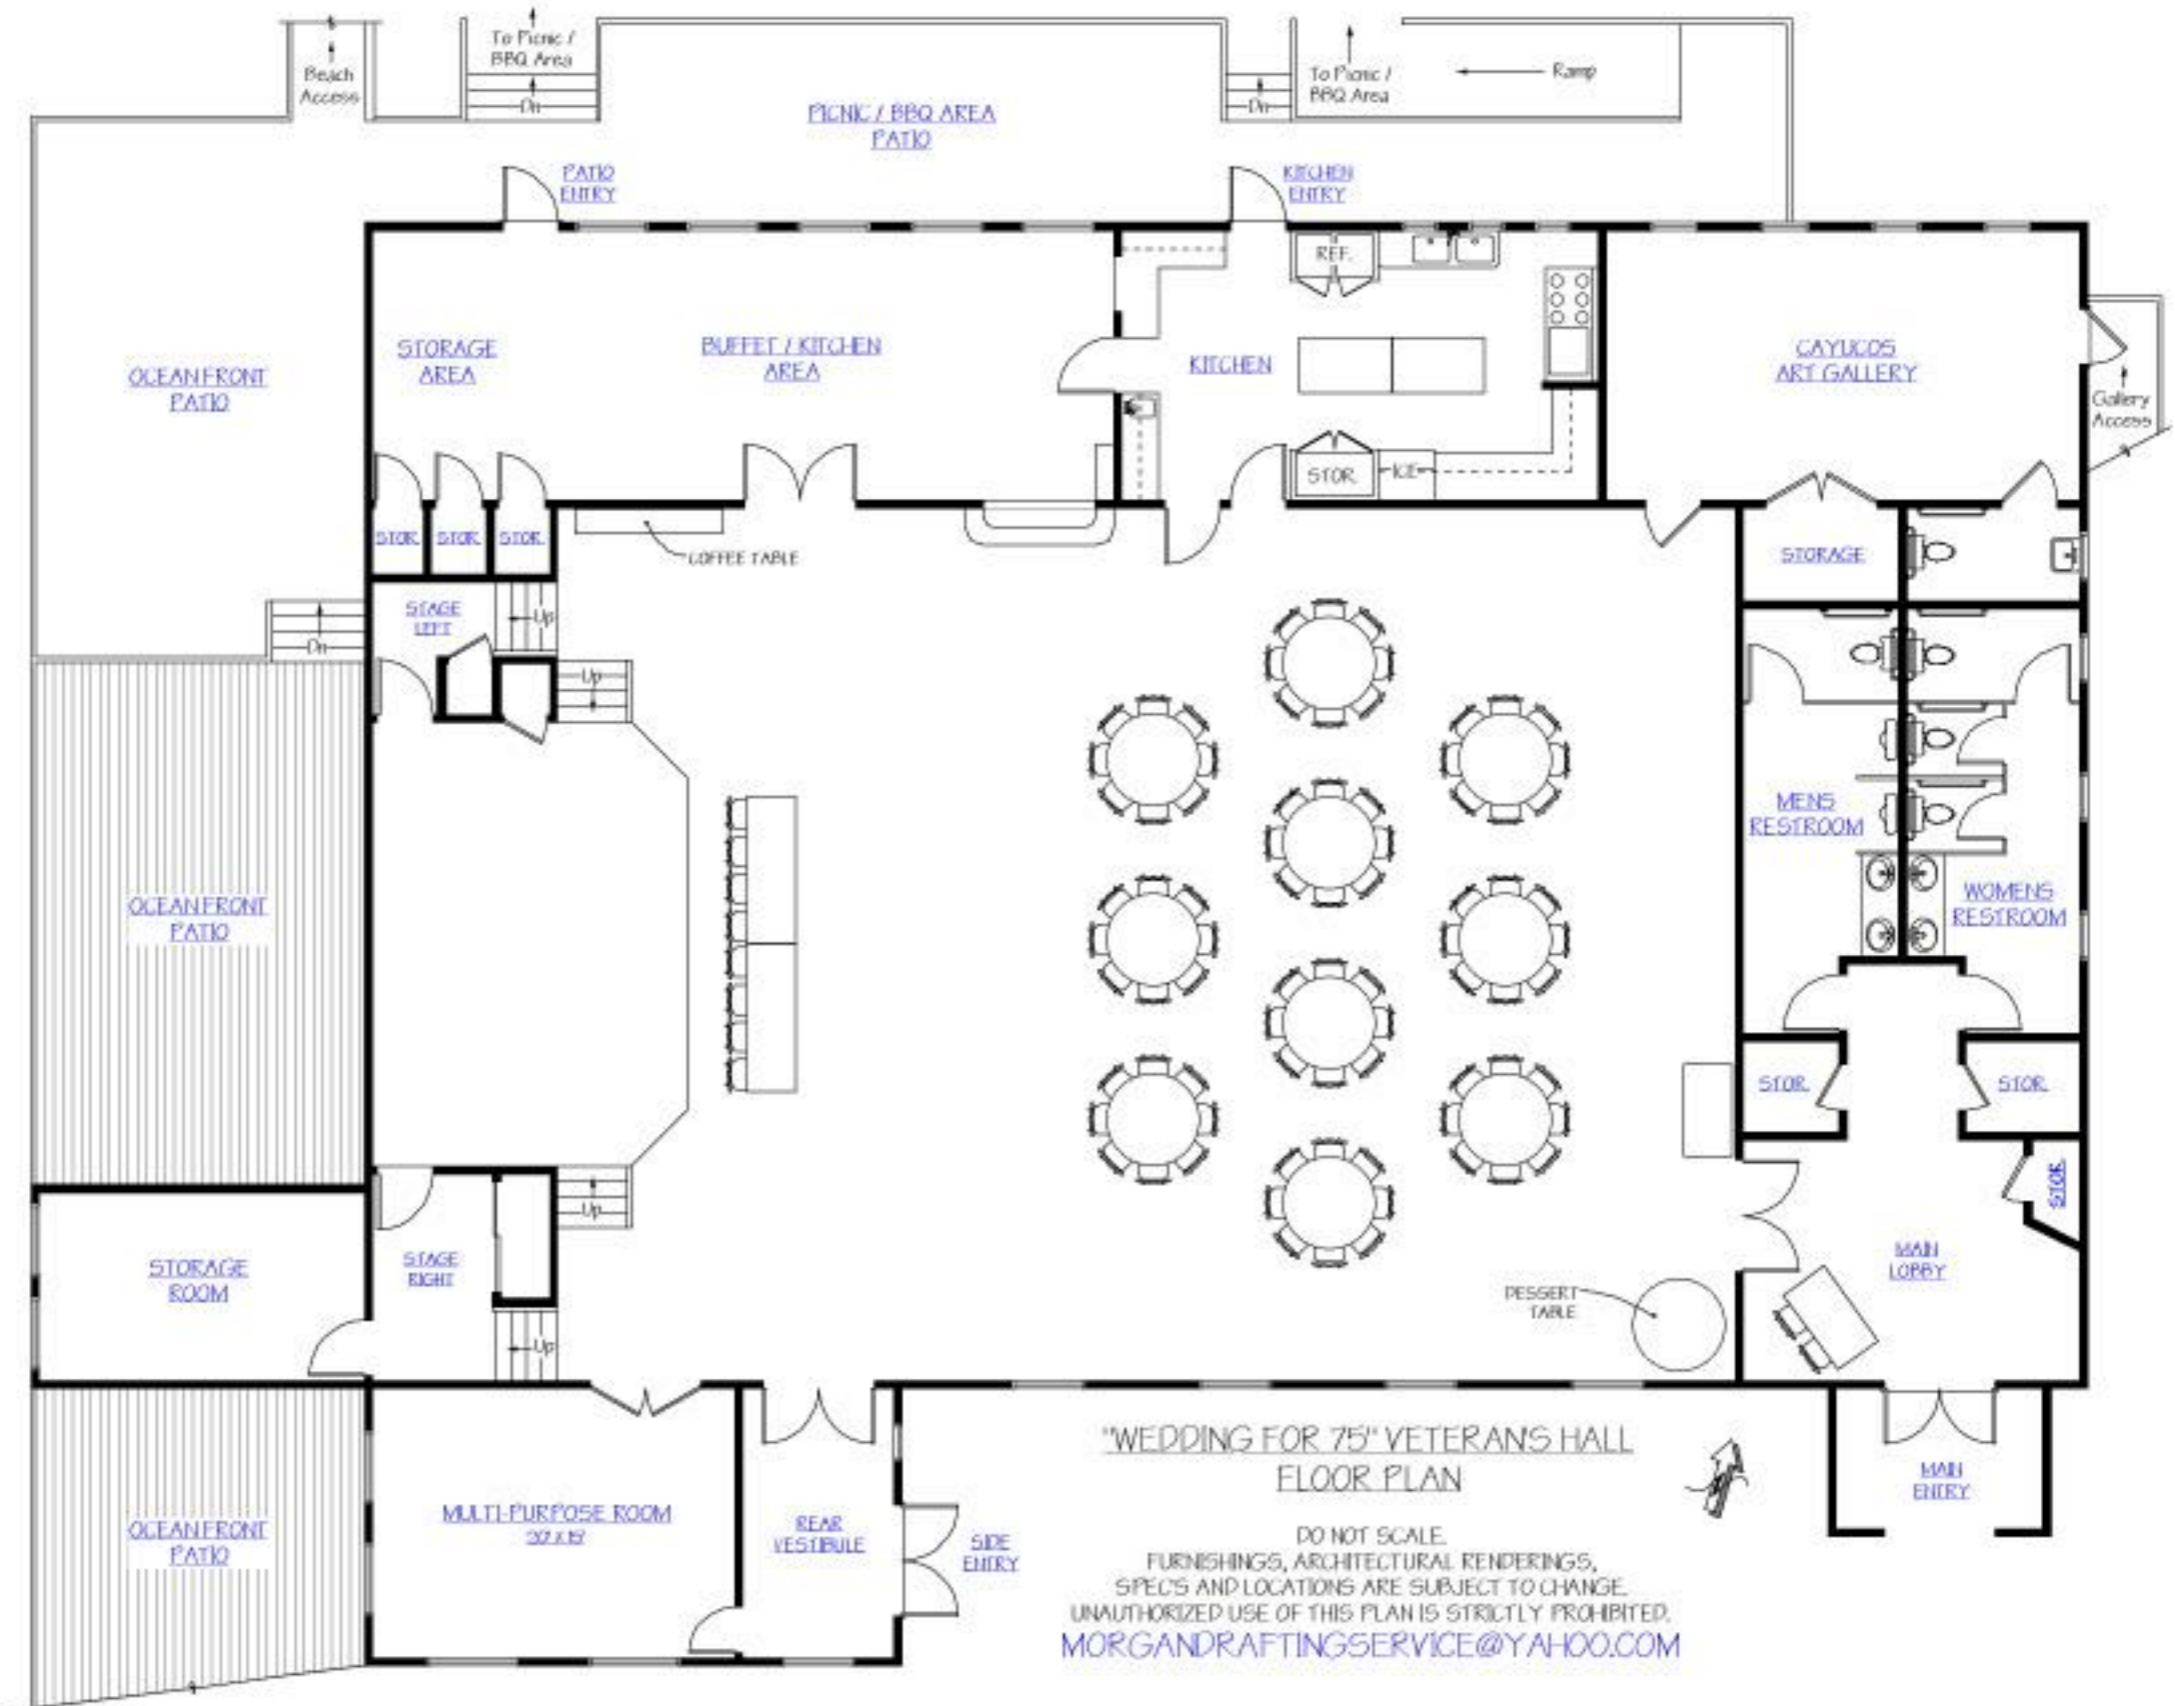

PACIFIC OCEAN

"WEDDING FOR 75" VETERANS HALL FLOOR PLAN

DO NOT SCALE.  
FURNISHINGS, ARCHITECTURAL RENDERINGS,  
SPECS AND LOCATIONS ARE SUBJECT TO CHANGE.  
UNAUTHORIZED USE OF THIS PLAN IS STRICTLY PROHIBITED.  
MORGANDRAFTINGSERVICE@YAHOO.COM